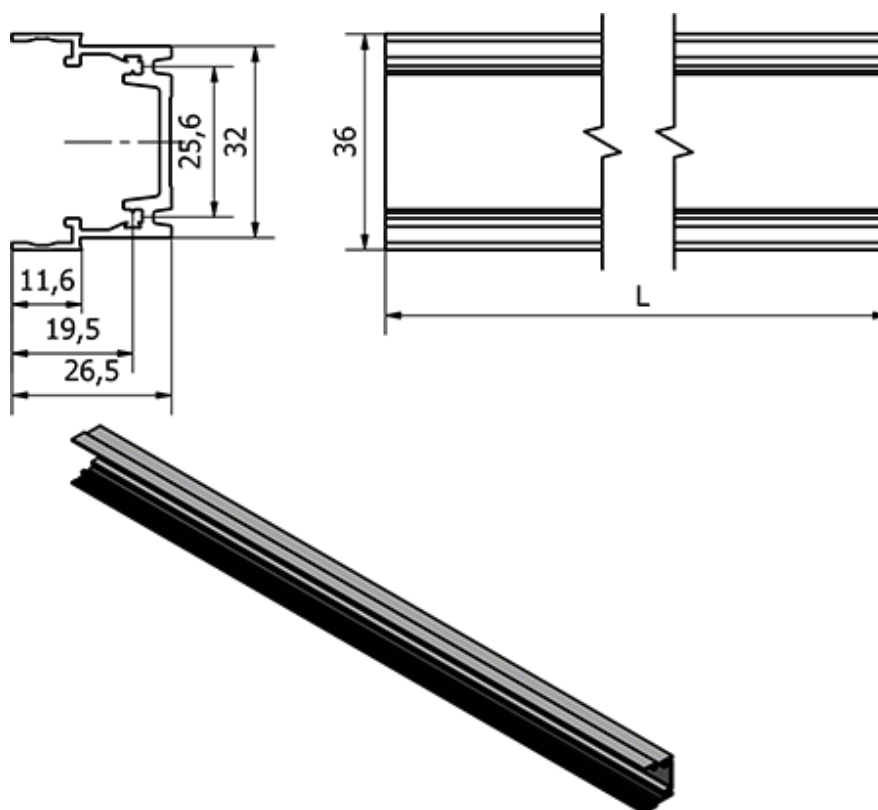

Data Sheet

Article number: 23094299001080

Description: E+G Aluminium profiles - 429900-1080
RLT-AL

Measures

length = 1080
Type = RLT-AL
Weight (g) = 495